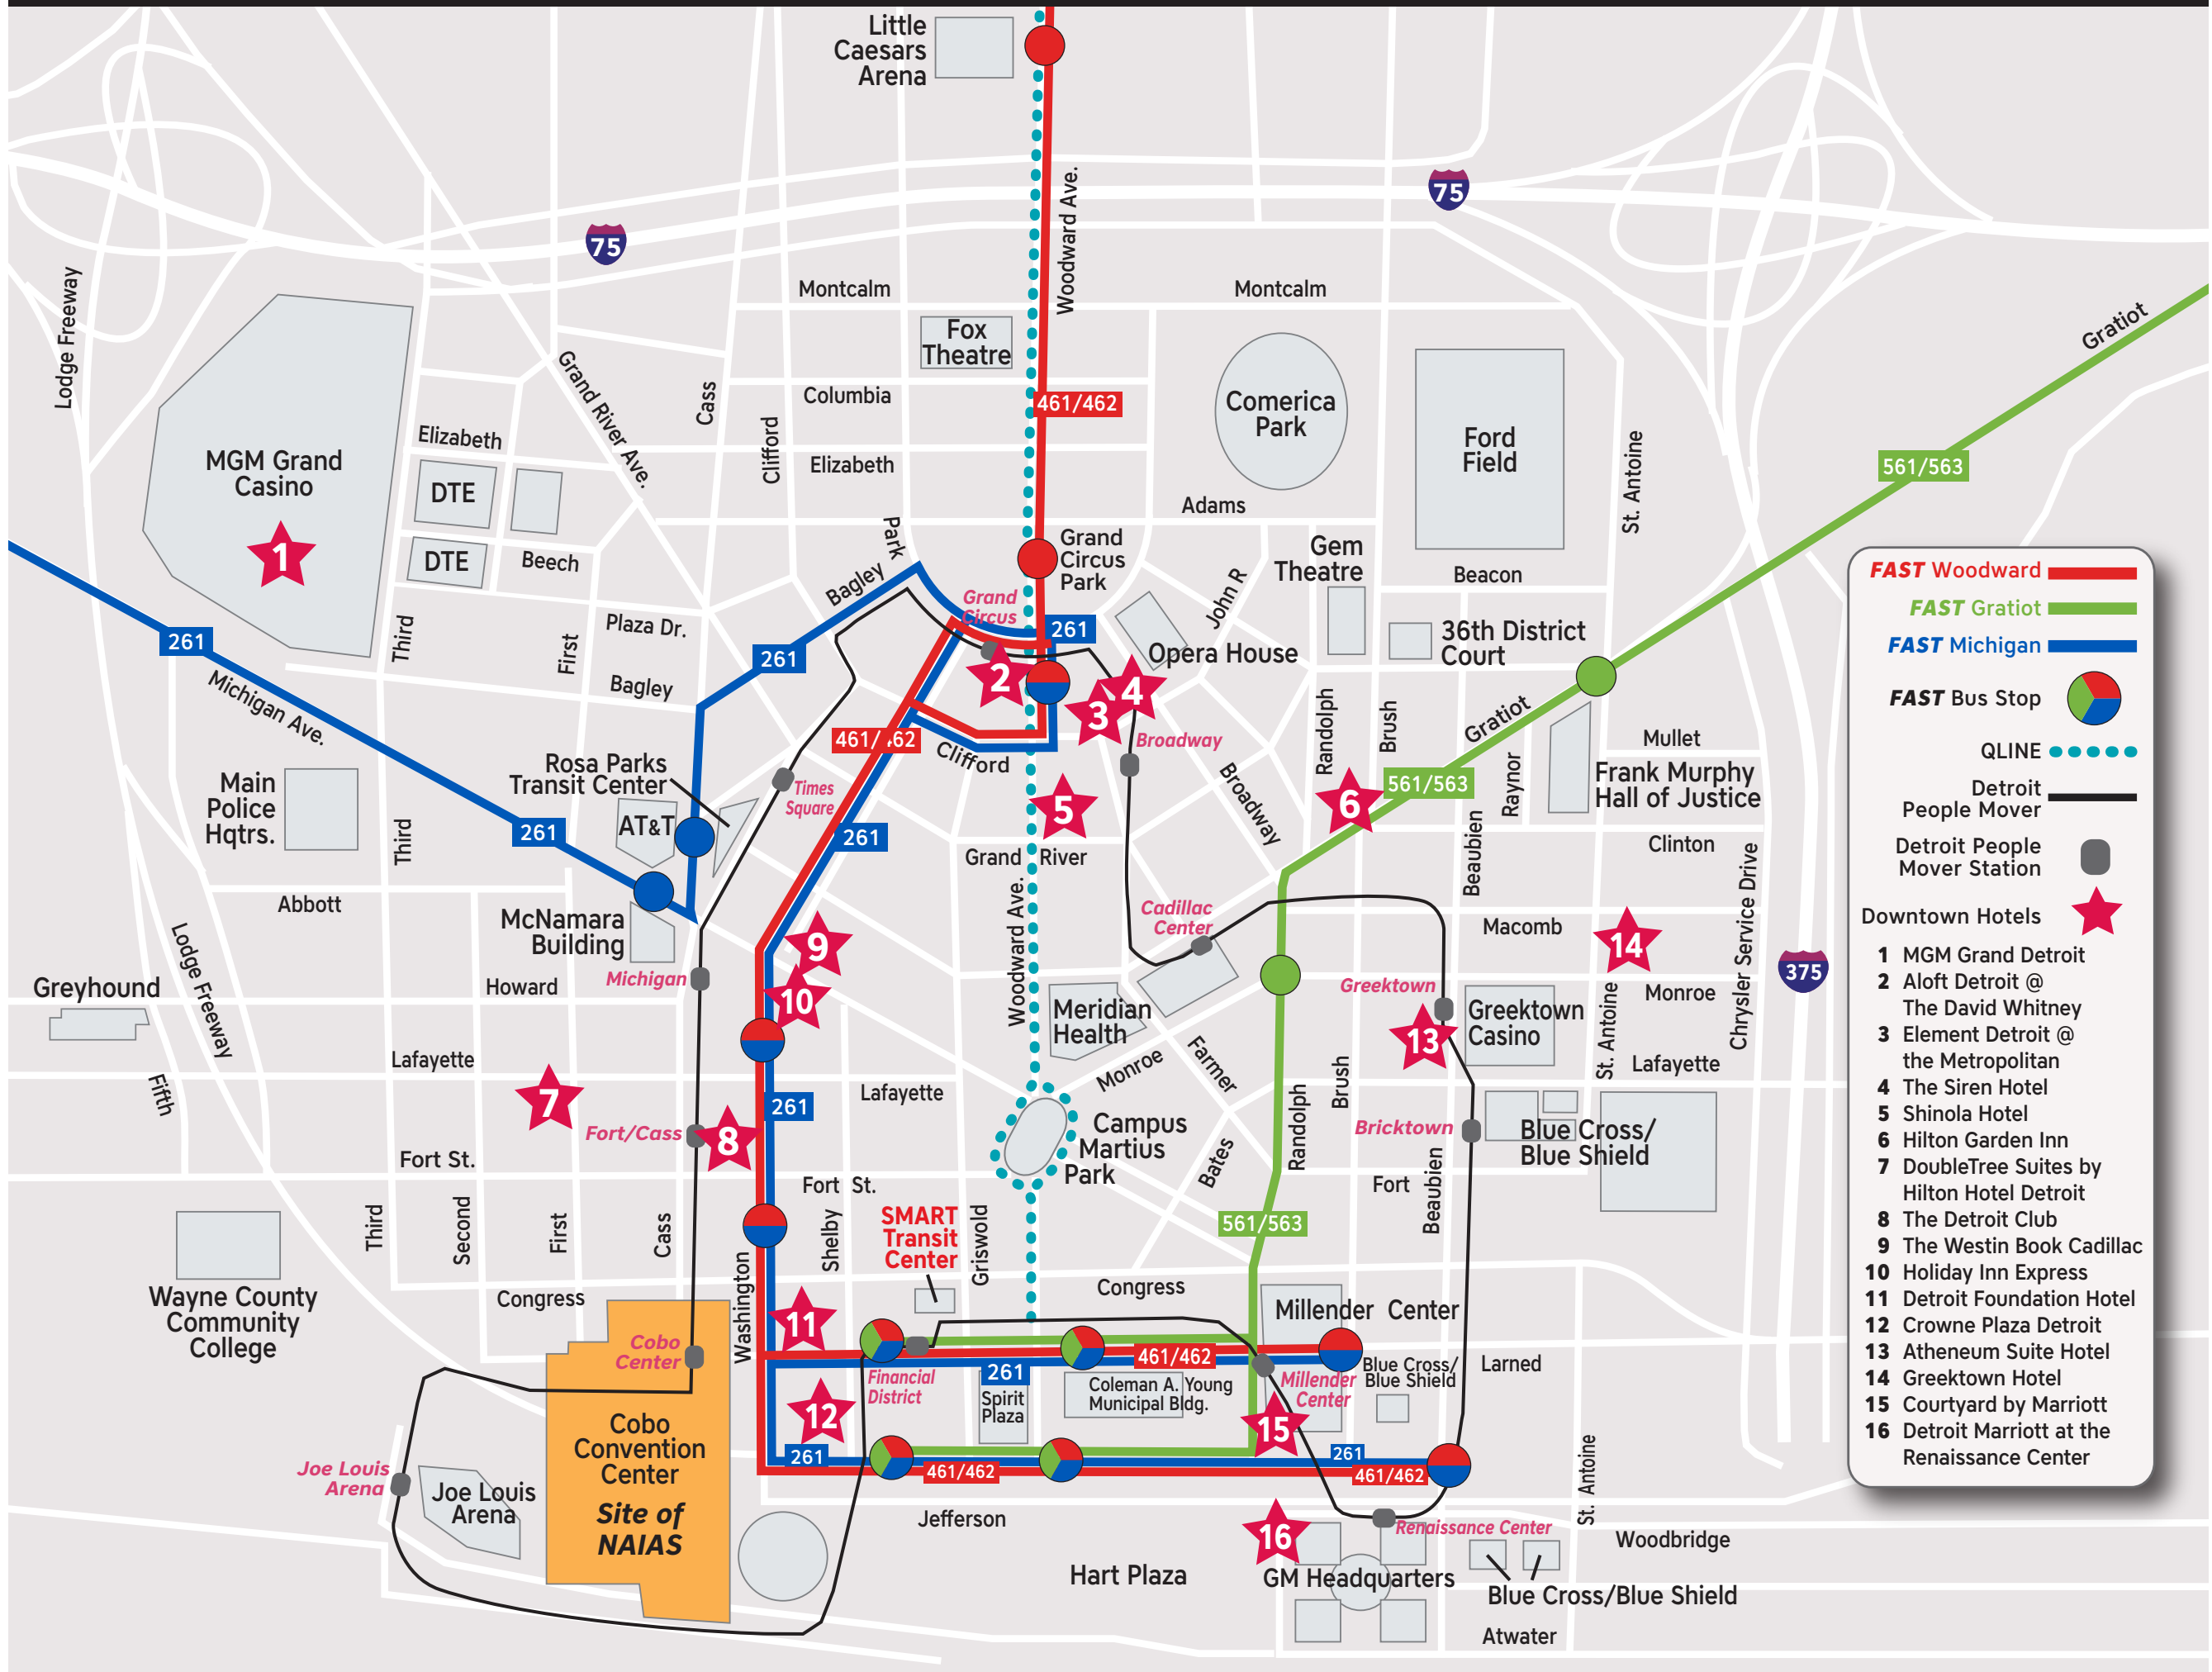

Downtown Detroit Hotels Via **FAST**

FAST Woodward

FAST Gratiot

FAST Michigan

FAST Bus Stop

QLINE

Detroit People Mover

Detroit People Mover Station

Downtown Hotels

- MGM Grand Detroit
- Aloft Detroit @ The David Whitney
- Element Detroit @ the Metropolitan
- The Siren Hotel
- Shinola Hotel
- Hilton Garden Inn
- DoubleTree Suites by Hilton Hotel Detroit
- The Detroit Club
- The Westin Book Cadillac
- Holiday Inn Express
- Detroit Foundation Hotel
- Crowne Plaza Detroit
- Atheneum Suite Hotel
- Greektown Hotel
- Courtyard by Marriott
- Detroit Marriott at the Renaissance Center